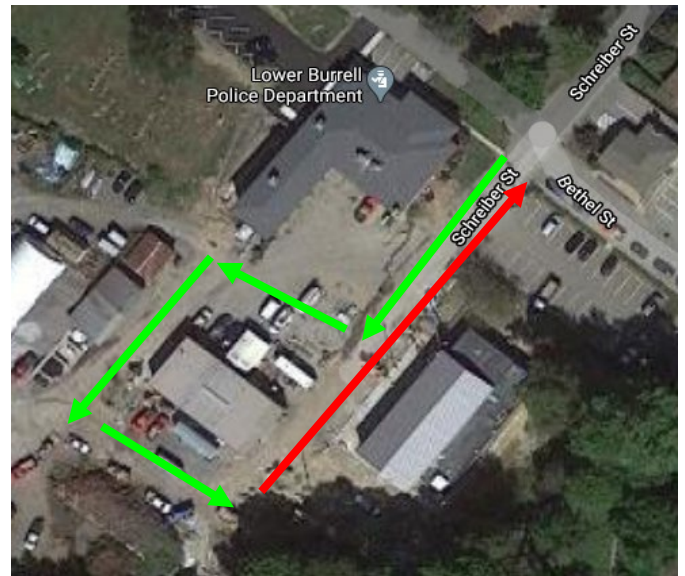

Registration Required!!

Visit www.nobleenviro.com or call us at 412-567-6566 to schedule an appointment.

- ✓ Accepted Household Hazardous Waste/Chemicals: paint/workshop products, automotive products, cleaning products, lawn and garden products, pesticides, car/household batteries, lights bulbs, fluorescent tubes, flammables, & more.
- ✓ Accepted Electronic/Freon Waste : TVs, computers, printers, phones, AC Units, dehumidifiers, mini fridges, microwaves, laptops, & more
- ✗ PROHIBITED ITEMS: Explosives, ammunition, radioactive materials large appliances pharmaceuticals, syringes, medical waste, fire extinguishers & smoke detectors, mercury containing device, elemental mercury compressed gas, tires